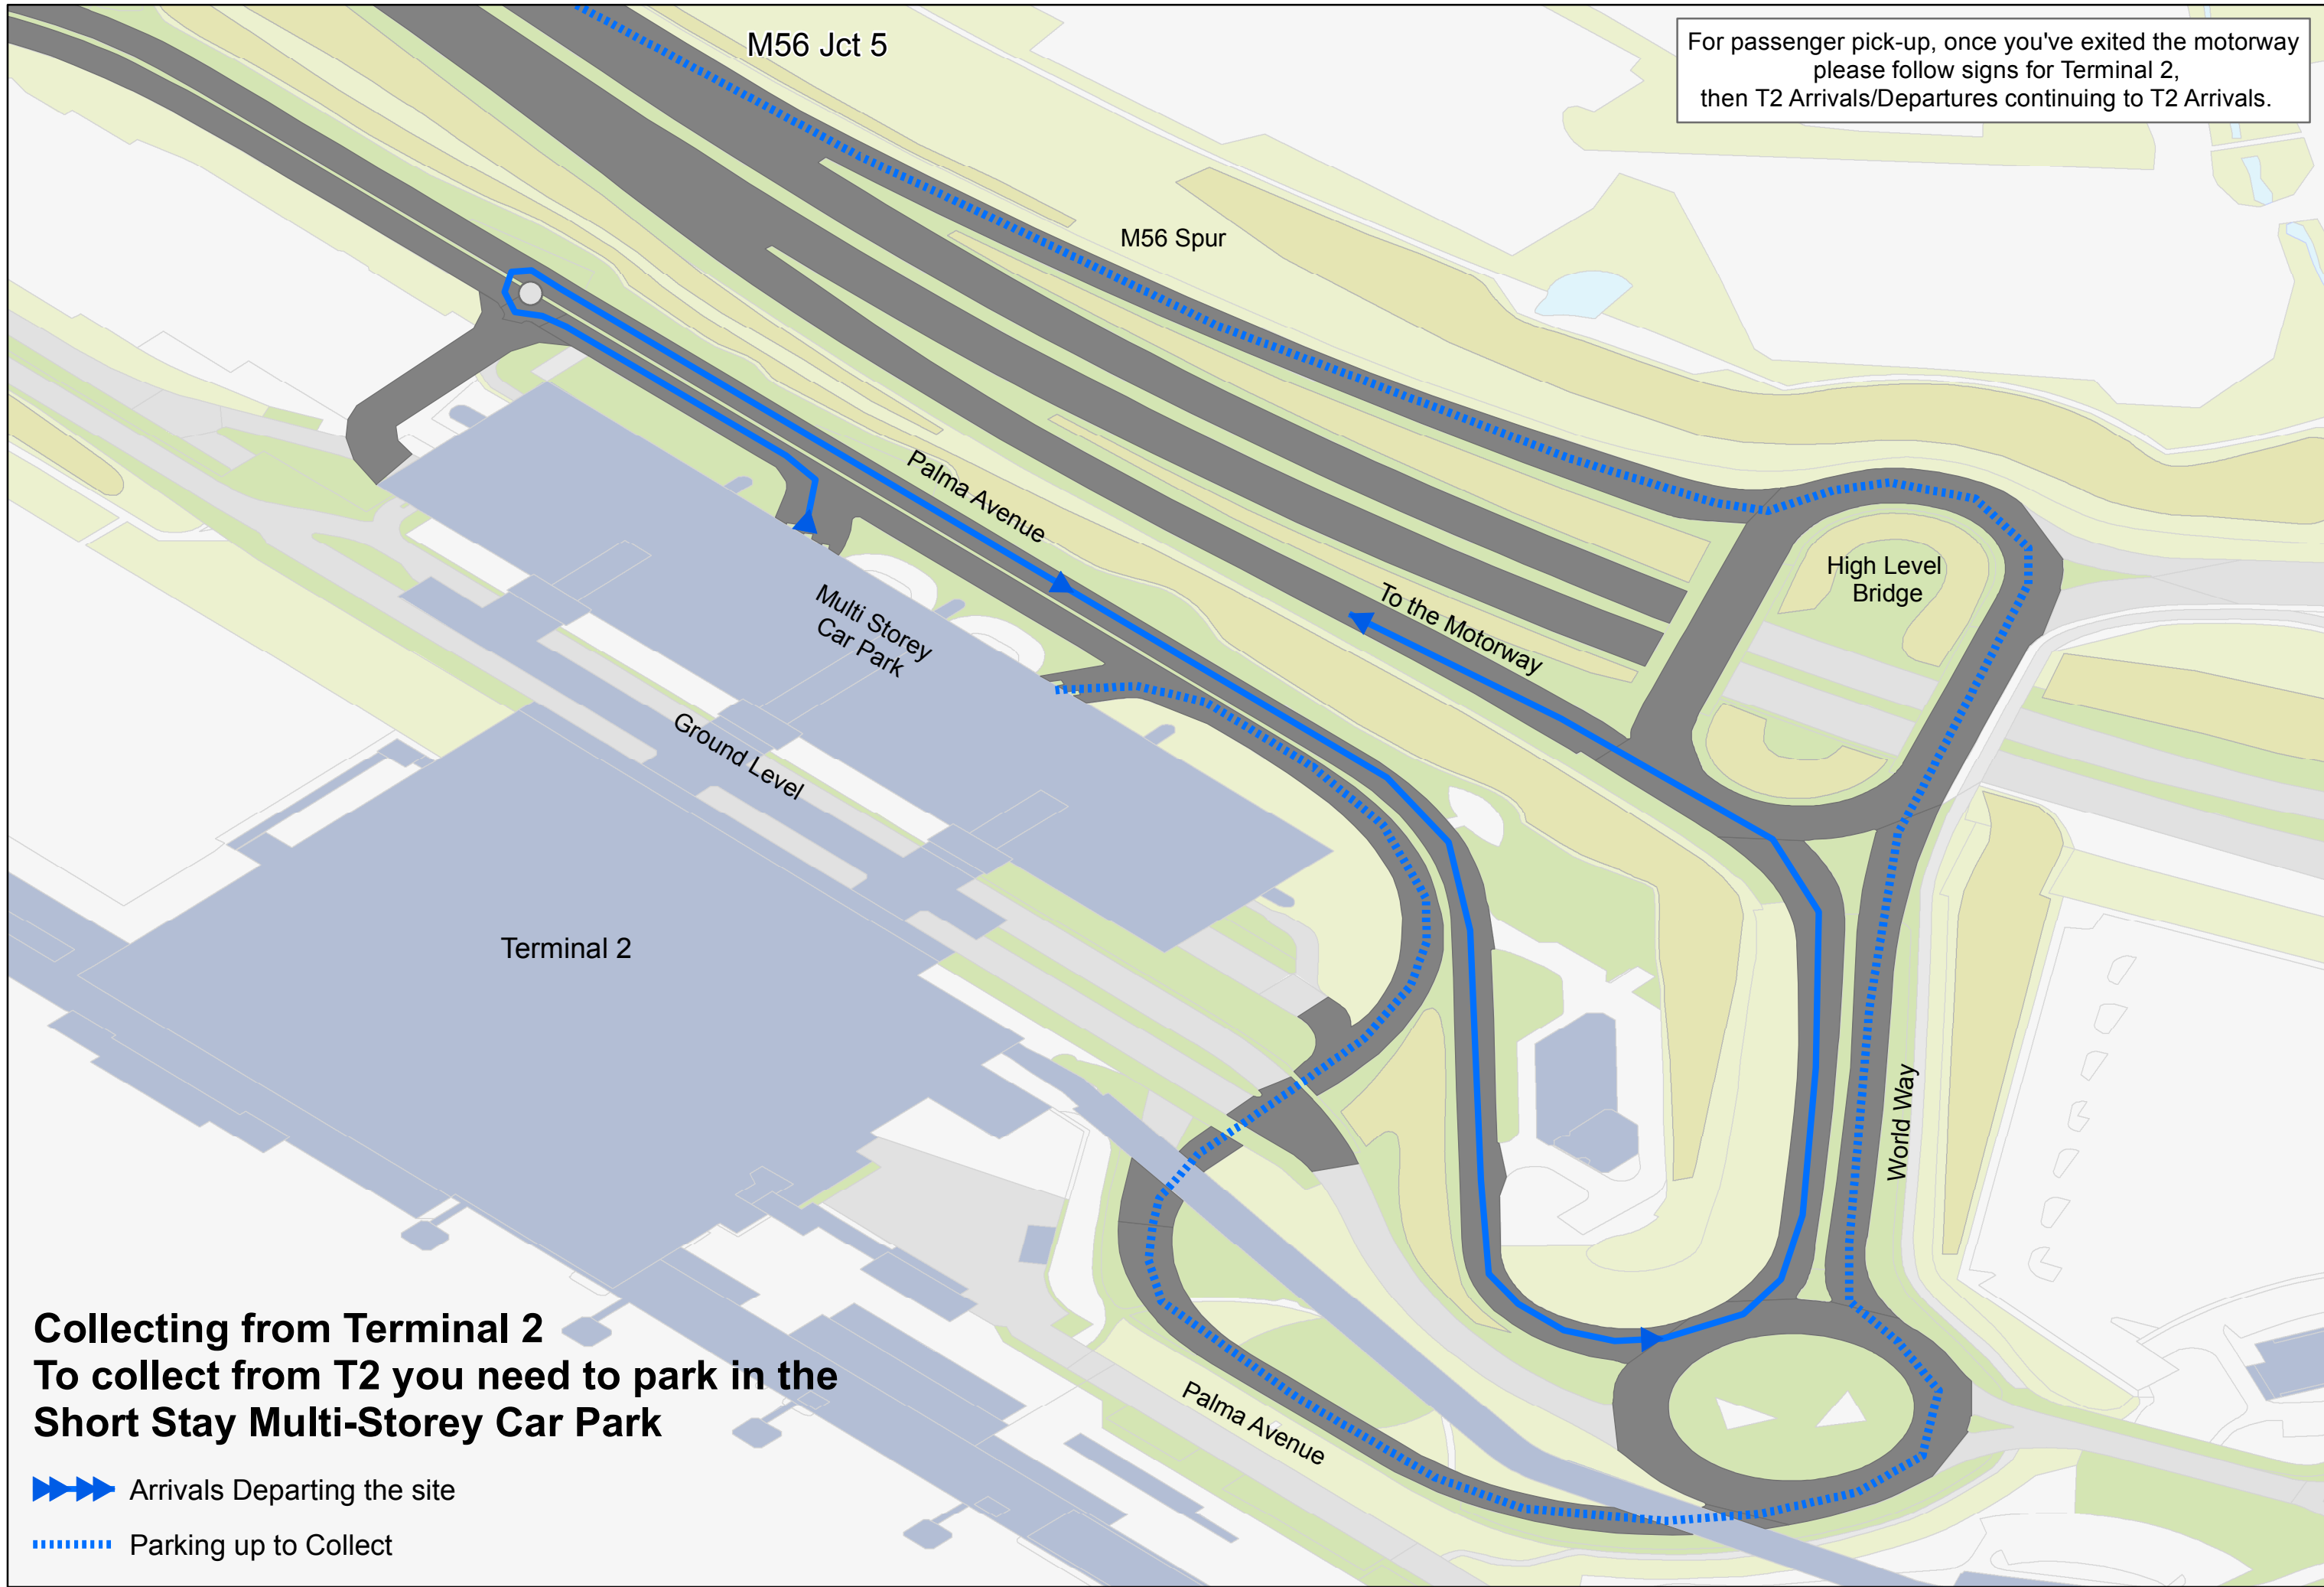

For passenger pick-up, once you've exited the motorway please follow signs for Terminal 2, then T2 Arrivals/Departures continuing to T2 Arrivals.

Collecting from Terminal 2
To collect from T2 you need to park in the
Short Stay Multi-Storey Car Park

- ▶▶▶▶ Arrivals Departing the site
- Parking up to Collect